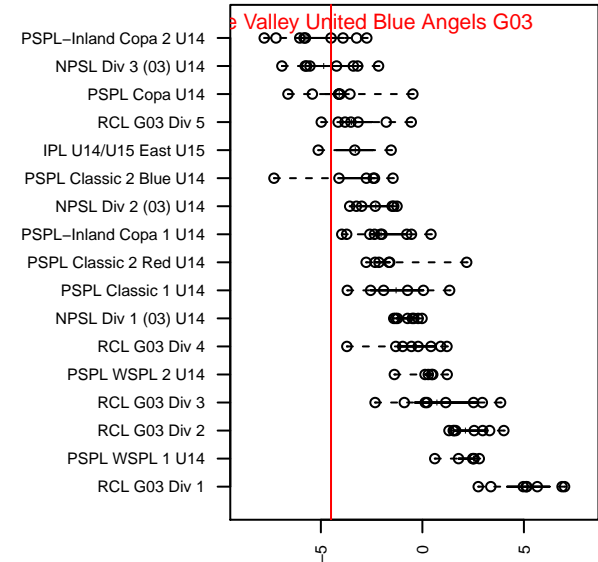

Wenatchee Valley United Blue Angels G03

Wenatchee, WA
 G03 total strength=748
 attack=1.35 defense=0.52
 fall league = PSPL–Inland Copa 2 U14
 spr league = Spr PSPL–Inland Copa 2 U14

alt names used:
 COBRA PREMIER BLUE ANGELS/04 (WA)
 UNITED BLUE ANGELS/04 (WA)
 UNITED SC Blue Angels
 WENATCHEE VALLEY UNITEDBLUE ANGELS
 UNITED SC Blue Angels
 UNITED BLUE ANGELS/04 (WA)

Venues played:
 2016 River City Cup U14 (2003) U14
 2016 Central WA Super Cup U14 Gold
 2016 River City Challenge U14 (2003) U14
 2016 PSPL–Inland Copa 2 U14
 2016 Spr PSPL–Inland Copa 2 U14

Wenatchee Valley United Blue Angels G03
 Dots are actual minus expected GF (blue circles) and GA (red triangles).
 Blue line is smoothed change in attack strength. Red is smoothed change in defense strength.

**attack and defense variance (black dot)
relative to other teams
and top 10 in region**

**attack and defense rating
relative to others at age
and all opponents in last 13 months**

Performance relative to 13 month average